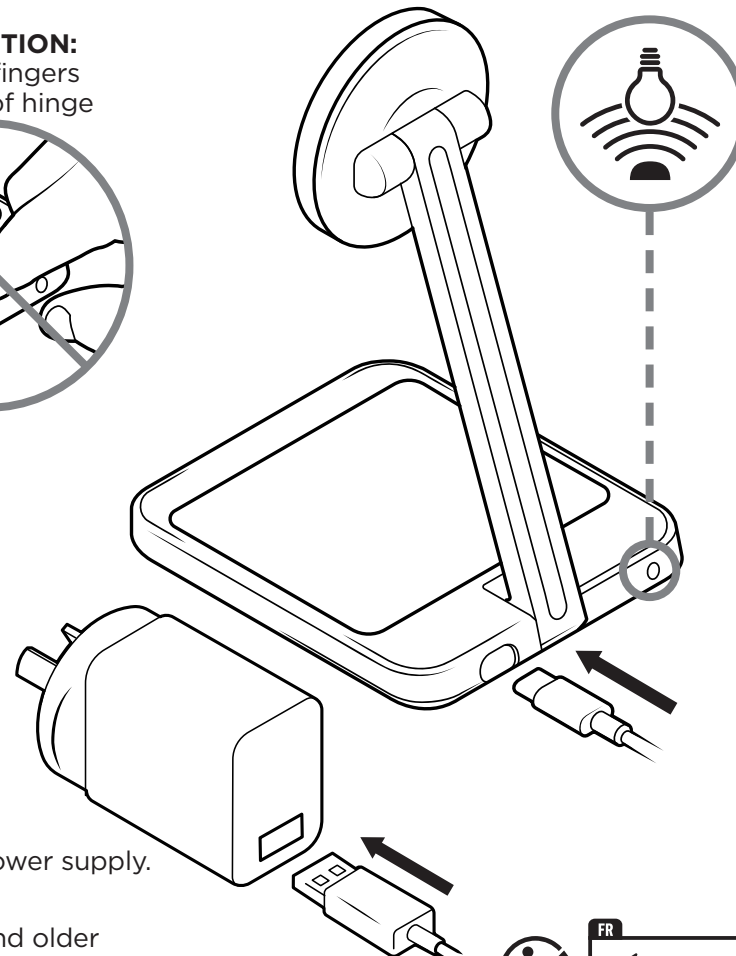

MAG MOUNT DUAL DESKTOP WIRELESS CHARGER

MOUNTING ANGLES

FOREIGN OBJECT DETECTION

Remove phone rings or wallets mounted on device as they will interfere with charging

PLUG IT IN

LIGHT SENSOR

will automatically enter LED into Night Mode when the room is dark or the sensor is covered

LED LIGHT STATES

	DAY MODE		NIGHT MODE	
	CHARGER HEAD	CHARGER BASE	CHARGER HEAD	CHARGER BASE
NO CHARGING				
CHARGING				
			LIGHT GOES OFF AFTER 3 SECS	
ERROR/ FOREIGN OBJECT DETECTION				
	CONTINUAL FLASHING		CONTINUAL FLASHING	

Plug USB cable into an 18W or higher power supply.

NOTE:

Some USB-A sockets such as laptop's and older power bricks may not have sufficient power for this product and may not be able to charge two devices simultaneously