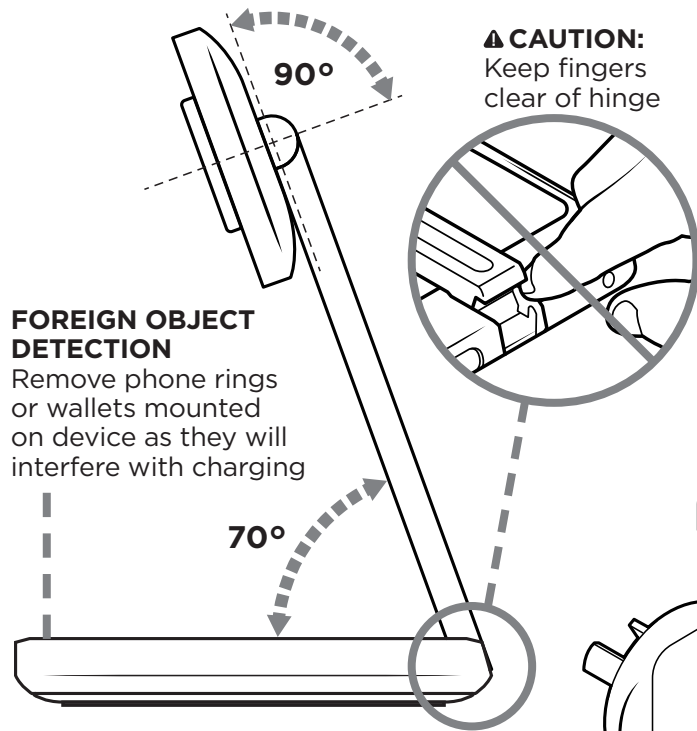

MAG MOUNT DUAL DESKTOP WIRELESS CHARGER

MOUNTING ANGLES

FOREIGN OBJECT DETECTION

Remove phone rings or wallets mounted on device as they will interfere with charging

PLUG IT IN

LIGHT SENSOR

will automatically enter LED into Night Mode when the room is dark or the sensor is covered

LED LIGHT STATES

	DAY MODE		NIGHT MODE	
	CHARGER HEAD	CHARGER BASE	CHARGER HEAD	CHARGER BASE
NO CHARGING				
CHARGING				
			LIGHT GOES OFF AFTER 3 SECS	
ERROR/ FOREIGN OBJECT DETECTION				
	CONTINUAL FLASHING		CONTINUAL FLASHING	

Plug USB cable into an 18W or higher power supply.

NOTE:

Some USB-A sockets such as laptop's and older power bricks may not have sufficient power for this product and may not be able to charge two devices simultaneously